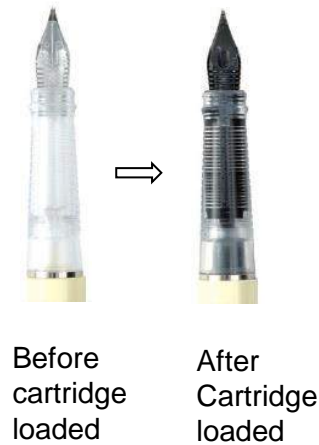

MD PAPER PRODUCTS

□ MD Fountain Pen **New**

Fountain Pen:

- Package: H70 x W 160x D20mm / PET
- Product: $\varnothing 11$ x H133mm / Steel / Nib : Medium / Inc Color : Black
- Made in Slovenia

**38079006
Fountain Pen**

Cartridge:

- Package: H41 x W 48 x D9mm / Paper
- Product: $\varnothing 7$ x H38mm / 6pcs
- Made in Austria

**3808006
Cartridge
Black**

**38081006
Cartridge
Blue-Black**

**Hold with nib (tip) at top and push cartridge straight in.
Rotating or pulling out may cause ink to leak.**