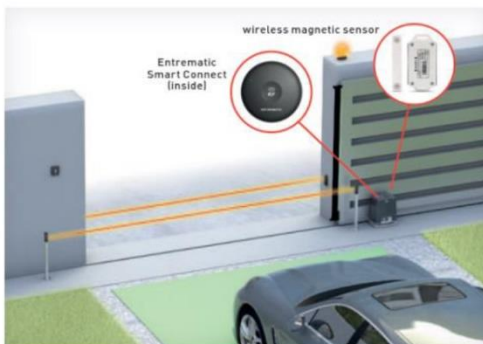

Voorbeeld installaties

POORT