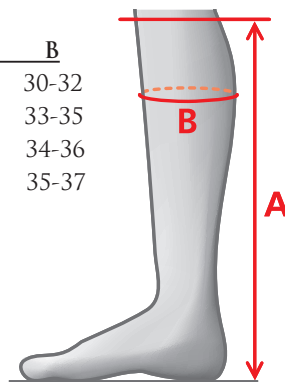

MEASUREMENTS – VENICE YOUNG HIGH RIDER

**DOUBLE
SIZE**

REGULAR - REGULAR

SIZE	A	B
35/36	38	29-30
36/37	40	30-31
37/38	42	31-32
38/39	42	32-33
39/40	43	33-34
40/41	45	33-34
41/42	47	34-35

01426 35-41

MEASUREMENTS – SOFT RIDER LEGGINGS JR

SIZE	A	B
JXS (6 YRS)	28	23-27
JS (8 YRS)	29	24-28
JM (10 YRS)	31	25-29
JL (12 YRS)	33	26-30
JXL (14 YRS)	35	28-32

07286

MEASUREMENTS – SOVEREIGN YOUNG HIGH RIDER

REGULAR - REGULAR

SIZE (CM)	UK	US	A	B
34/35	1.5/2.5	3/4	36	27-29
35/36	2.5/3.5	4/5	39	28-30
36/37	3.5/4	5/6	40	29-31
37/38	4/5	6/7	43	31-33
38/39	5/6	7/8	44	32-34
39/40	6/6.5	8/9	45	33-35

REGULAR - WIDE

SIZE (CM)	UK	US	A	B
36/37	3.5/4	5/6	40	30-32
37/38	4/5	6/7	43	33-35
38/39	5/6	7/8	44	34-36
39/40	6/6.5	8/9	45	35-37

**DOUBLE
SIZE**

02198 REG/REG 34/35-39/40
02209 REG/WIDE 36/37-39/40

SIZE CHART - RIDING WEAR

Unisex	XXS	XS		S	M		L	XL		XXL
Ladies size	XS	S		M	L		XL	XXL		
Ladies size	34	36	38	40	42	44	46	48	50	52

LADIES	XS	S		M	L		XL	XXL		
Ladies size	34	36	38	40	42	44	46	48	50	52
Chest (cm)	80	84	88	92	96	100	104	110	116	122
Hip (cm)	88	92	96	100	104	108	112	117	122	129