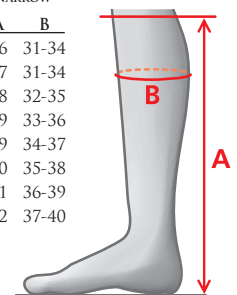

MEASUREMENTS – SOVEREIGN HIGH RIDER

REGULAR - REGULAR		REGULAR - NARROW		REGULAR - EXTRA NARROW		REGULAR - PLUS		REGULAR - WIDE		SHORT - REGULAR		SHORT - NARROW		SHORT - WIDE		TALL - REGULAR		TALL - NARROW											
SIZE A	B	SIZE A	B	SIZE A	B	SIZE A	B	SIZE A	B	SIZE A	B	SIZE A	B	SIZE A	B	SIZE A	B	SIZE A	B										
36	44	33-36	36	45	31-34	37	45	29,5-32,5	37	45	35,5-38,5	37	45	39-42	36	40	33-36	36	40	30-33	37	41	39-42	36	46	33-36	36	46	31-34
37	45	34-37	37	46	31-34	38	46	30,5-33,5	38	46	36,5-39,5	38	46	40-43	37	41	34-37	37	41	31-34	38	42	40-43	37	47	34-37	37	47	31-34
38	46	35-38	38	46	32-35	39	46	30,5-33,5	39	47	37,5-40,5	39	47	40-43	38	42	35-38	38	42	32-35	39	43	40-43	38	48	35-38	38	48	32-35
39	47	36-39	39	47	33-36	40	47	31,5-34,5	40	47	38,5-41,5	40	47	41-44	39	43	36-39	39	43	33-36	40	43	41-44	39	49	36-39	39	49	33-36
40	47	37-40	40	48	34-37	41	47	31,5-34,5	41	47	39,5-42,5	41	47	41-44	40	43	36-39	40	44	34-37	41	43	42-45	40	49	37-40	40	49	34-37
41	47	38-41	41	49	35-38	42	47	32,5-35,5	42	48	40,5-43,5	42	48	42-45	41	43	37-40	41	44	35-38				41	50	38-41	41	50	35-38
42	48	39-42	42	50	36-39													42	50	39-41	42	51	36-39				42	51	36-39
43	49	40-43																43	51	40-43	43	52	37-40