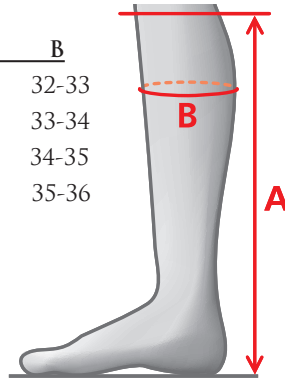

07285

MEASUREMENTS – RIVER LEGGING

SIZE	A*	B
S	43	34-36
S/W	43	38-40
M	45	35-37
M/W	45	39-41
L	47	36-38
L/W	47	40-42
M/L	48	34-36
L/L	50	35-37

* ACTUAL HEIGHT OF LEGGING IS 3 CM SHORTER.

07058

SIZE CHARTS - YOUTH

MEASUREMENTS – VEGANZA YOUNG

REGULAR - REGULAR

SIZE (CM)	UK	US	A	B
33/34	1/2	2/3	34	28-29
34/35	2/2.5	3/4	36	29-30
35/36	2.5/3.5	4/5	38	30-31
36/37	3.5/4	5/6	41	31-32
37/38	4/5	6/7	42	32-33
38/39	5/5.5	7/8	43	33-34
39/40	5.5/6.5	8/9	44	34-35

REGULAR - REGULAR

SIZE (CM)	UK	US	A	B
36/37	3.5/4	5/6	41	32-33
37/38	4/5	6/7	42	33-34
38/39	5/5.5	7/8	43	34-35
39/40	5.5/6.5	8/9	44	35-36

**DOUBLE
SIZE**

02199 REG/REG 33/34-39/40
02208 REG/WIDE 36/37-39/40

MEASUREMENTS – VENICE YOUNG HIGH RIDER

**DOUBLE
SIZE**

REGULAR - REGULAR

SIZE	A	B
35/36	38	29-30
36/37	40	30-31
37/38	42	31-32
38/39	42	32-33
39/40	43	33-34
40/41	45	33-34
41/42	47	34-35

01426 35-41

MEASUREMENTS – SOFT RIDER LEGGINGS JR