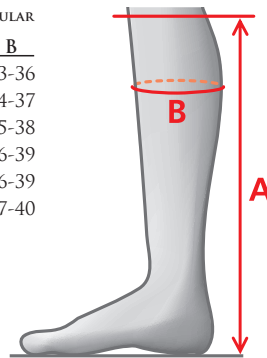

SIZE CHARTS - TALL BOOTS

MEASUREMENTS – ACTIVE WINTER HIGH

REGULAR - REGULAR			REGULAR - REGULAR			REGULAR - WIDE			REGULAR - WIDE			SHORT - REGULAR		
SIZE	A	B	SIZE	A	B	SIZE	A	B	SIZE	A	B	SIZE	A	B
36	42	33-36	MENS VERSION			37	44	41-44	MENS VERSION			36	39	35-38
37	44	35-38	42	47	37-40	38	45	42-45	42	47	42-45	37	41	36-39
38	45	36-39	43	47	38-41	39	46	42-45	43	47	43-46	38	42	37-40
39	46	37-40	44	47	39-42	40	46	43-46	44	47	44-47	39	43	37-40
40	46	38-41	45	48	40-43	41	46	43-46	45	48	45-48	40	43	38-41
41	46	39-42	46	48	41-44	42	47	44-47	46	48	46-49	41	43	39-42
42	47	40-43				43	47	44-47						
43	47	41-44												

- 01326 REGULAR/WIDE 37-42
- 01358 REGULAR/REGULAR 36-43
- 01359 SHORT/REGULAR 36-41
- 01427 REGULAR/REGULAR 42-46
- 01428 REGULAR/WIDE 42-46

MEASUREMENTS – AURORA TALL BOOT

REGULAR - REGULAR			REGULAR - NARROW			REGULAR - EXTRA NARROW			REGULAR - WIDE			SHORT - REGULAR		
SIZE	A	B	SIZE	A	B	SIZE	A	B	SIZE	A	B	SIZE	A	B
36	44	33-36	36	45	31-34	37	45	29,5-32,5	37	45	39-42	36	40	33-36
37	45	34-37	37	46	31-34	38	46	30,5-33,5	38	46	40-43	37	41	34-37
38	46	35-38	38	46	32-35	39	46	30,5-33,5	39	47	40-43	38	42	35-38
39	47	36-39	39	47	33-36	40	47	31,5-34,5	40	47	41-44	39	43	36-39
40	47	37-40	40	48	34-37	41	47	31,5-34,5	41	47	41-44	40	43	36-39
41	47	38-41	41	49	35-38	42	47	32,5-35,5	42	48	42-45	41	44	37-40
42	48	39-42	42	50	36-39									
43	49	40-43												

- 02166 REGULAR/REGULAR 36-43
- 02167 REGULAR/NARROW 36-42
- 02184 REGULAR/EX. NARROW 37-42
- 02168 REGULAR/WIDE 37-42
- 02171 SHORT/REGULAR 36-41

MEASUREMENTS – CHAMPION

REGULAR - REGULAR			REGULAR - NARROW			TALL - REGULAR			TALL - NARROW		
SIZE	A	B	SIZE	A	B	SIZE	A	B	SIZE	A	B
42	52	35-38	43	52	32-35	43	55	36-39	43	55	32-35
43	52	36-39	44	52	33-36	44	56	36-39	44	56	33-36
44	52	36-39	45	53	34-37	45	57	37-40	45	57	34-37
45	53	37-40	46	53	35-38	46	57	38-41	46	57	35-38
46	53	38-41									