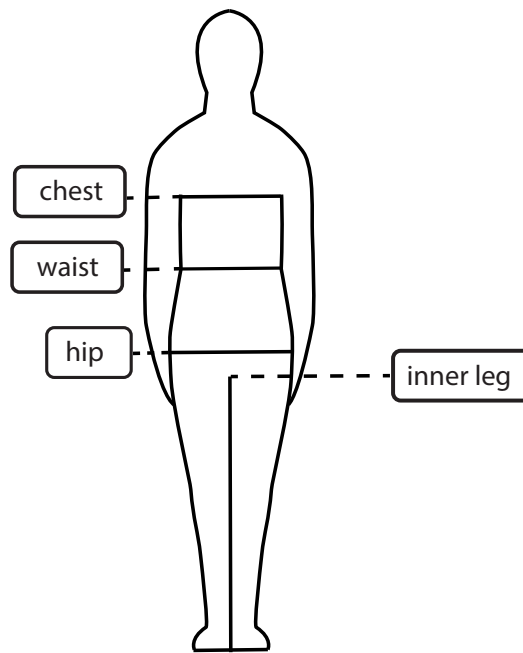

SIZE	A	B
JXS (6 YRS)	28	23-27
JS (8 YRS)	29	24-28
JM (10 YRS)	31	25-29
JL (12 YRS)	33	26-30
JXL (14 YRS)	35	28-32

07286

MEASUREMENTS – SOVEREIGN YOUNG HIGH RIDER

REGULAR - REGULAR

SIZE (CM)	UK	US	A	B
34/35	1.5/2.5	3/4	36	27-29
35/36	2.5/3.5	4/5	39	28-30
36/37	3.5/4	5/6	40	29-31
37/38	4/5	6/7	43	31-33
38/39	5/6	7/8	44	32-34
39/40	6/6.5	8/9	45	33-35

REGULAR - WIDE

SIZE (CM)	UK	US	A	B
36/37	3.5/4	5/6	40	30-32
37/38	4/5	6/7	43	33-35
38/39	5/6	7/8	44	34-36
39/40	6/6.5	8/9	45	35-37

**DOUBLE
SIZE**

02198 REG/REG 34/35-39/40
02209 REG/WIDE 36/37-39/40

SIZE CHART - RIDING WEAR

Unisex	XXS	XS		S	M		L	XL		XXL
Ladies size	XS	S		M	L		XL	XXL		
Ladies size	34	36	38	40	42	44	46	48	50	52

LADIES	XS	S		M	L		XL	XXL		
Ladies size	34	36	38	40	42	44	46	48	50	52
Chest (cm)	80	84	88	92	96	100	104	110	116	122
Hip (cm)	88	92	96	100	104	108	112	117	122	129