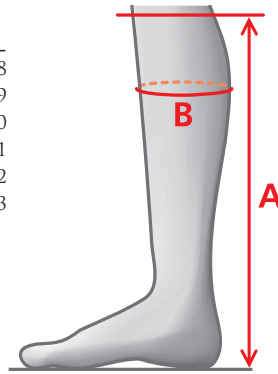

- 02185 REGULAR/REGULAR 42-46
- 02186 REGULAR/NARROW 43-46
- 02187 TALL/REGULAR 43-46
- 02188 TALL/NARROW 43-46

MEASUREMENTS – DEVONSHIRE

REGULAR - REGULAR		
SIZE	A	B*
36	38	33,5-36,5
37	38,5	34-37
38	39	35-38
39	39,5	36-39
40	39,5	36,5-39,5
41	40	37-40
42	40,5	38-41

- 01041 36-42

MEASUREMENTS – ESTÈLLE

REGULAR - REGULAR			REGULAR - NARROW			SHORT - REGULAR			REGULAR - WIDE			REGULAR - EXTRA		
SIZE	A	B	SIZE	A	B	SIZE	A	B	SIZE	A	B	SIZE	A	B
36	46	33-35	36	47	31-33	36	42	33-35	37	47	39-41	37	47	36-38
37	47	34-36	37	48	31-33	37	43	34-36	38	48	40-42	38	48	37-39
38	48	35-37	38	48	32-34	38	44	35-37	39	49	41-43	39	49	38-40
39	49	36-38	39	49	33-35	39	45	35-37	40	49	42-44	40	49	39-41
40	49	37-39	40	50	34-36	40	45	36-38	41	49	43-45	41	49	40-42
41	49	38-40	41	51	35-37	41	45	37-39	42	50	41-43			
42	50	39-41												

- 02105 REGULAR/REGULAR 36-42
- 02104 REGULAR/NARROW 36-41
- 02107 SHORT/REGULAR 36-41
- 02106 REGULAR/WIDE 37-41
- 02117 REGULAR/EXTRA 37-42

SIZE CHARTS - TALL BOOTS

MEASUREMENTS – SERENADE

REGULAR - REGULAR		REGULAR - NARROW		SHORT - REGULAR		REGULAR - WIDE		REGULAR - EXTRA			
SIZE A	B	SIZE A	B	SIZE A	B	SIZE A	B	SIZE A	B		
36	46	33-35	36	47	31-33	36	42	33-35	37	47	36-38
37	47	34-36	37	48	31-33	37	43	34-36	38	48	37-39
38	48	35-37	38	48	32-34	38	44	35-37	39	49	38-40
39	49	36-38	39	49	33-35	39	45	35-37	40	49	39-41
40	49	37-39	40	50	34-36	40	45	36-38	41	49	40-42
41	49	38-40	41	51	35-37	41	45	37-39	42	50	41-43
42	50	39-41									