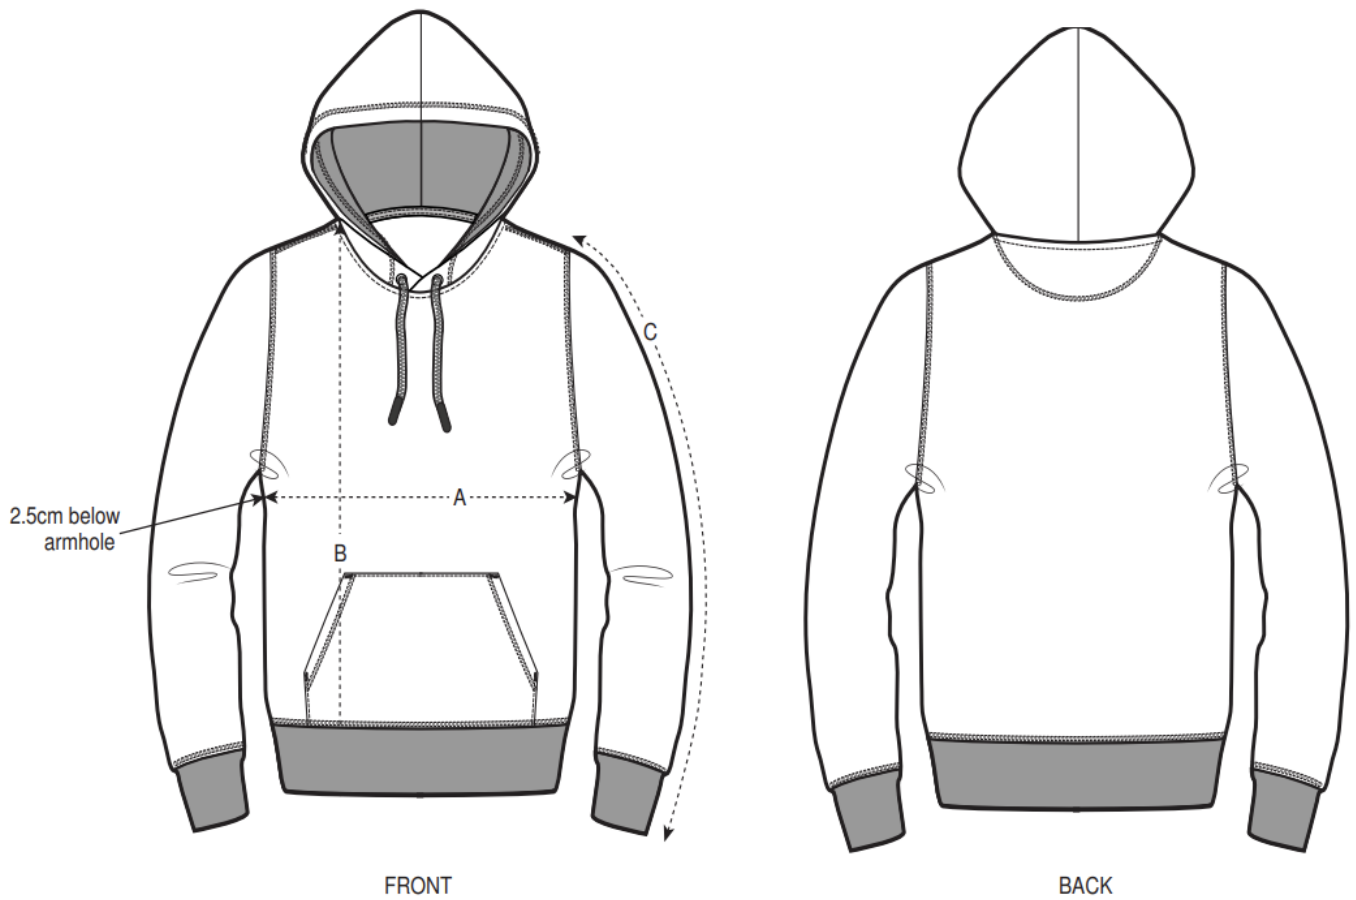

UNISEX BOMBERJACKET

Size	S	M	L	XL	XXL
A	66	70	71	72,5	77
B	53	55	56	60	61
C	61	61	62	64	66

Sizechart is in centimeters and sizing is subject to a market accepted tolerance. No rights may be derived from this sizing chart.

UNISEX HOODIE

Size	S	M	L	XL	XXL
A	49,5	51	54,5	57	59
B	65	65	69	72	73
C	60	60	60	63	65

Sizechart is in centimeters and sizing is subject to a market accepted tolerance. No rights may be derived from this sizing chart.

UNISEX TROUSERS

Size	S	M	L	XL	XXL
A	100	105	108	109	114
B	34	36	38	39	42
C	46	48	51	52	54

Sizechart is in centimeters and sizing is subject to a market accepted tolerance. No rights may be derived from this sizing chart.