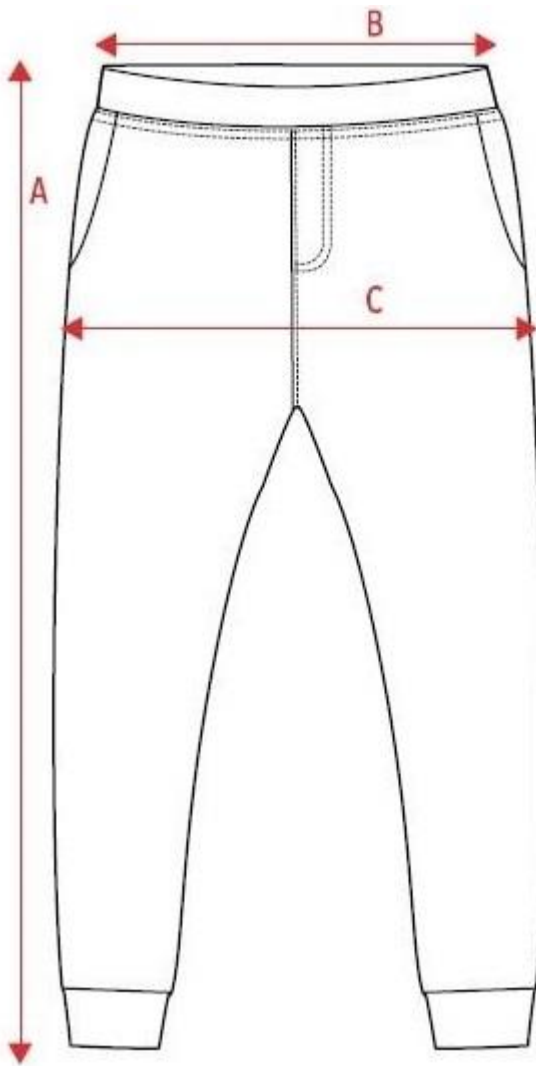

UNISEX BOMBERJACKET

Size	S	M	L	XL	XXL
A	66	70	71	72,5	77
B	53	55	56	60	61
C	61	61	62	64	66

Sizechart is in centimeters and sizing is subject to a market accepted tolerance. No rights may be derived from this sizing chart.

UNISEX HOODIE

Size	S	M	L	XL	XXL
A	49,5	51	54,5	57	59
B	65	65	69	72	73
C	60	60	60	63	65

Sizechart is in centimeters and sizing is subject to a market accepted tolerance. No rights may be derived from this sizing chart.

UNISEX TROUSERS

Size	S	M	L	XL	XXL
A	100	105	108	109	114
B	34	36	38	39	42
C	46	48	51	52	54

Sizechart is in centimeters and sizing is subject to a market accepted tolerance. No rights may be derived from this sizing chart.